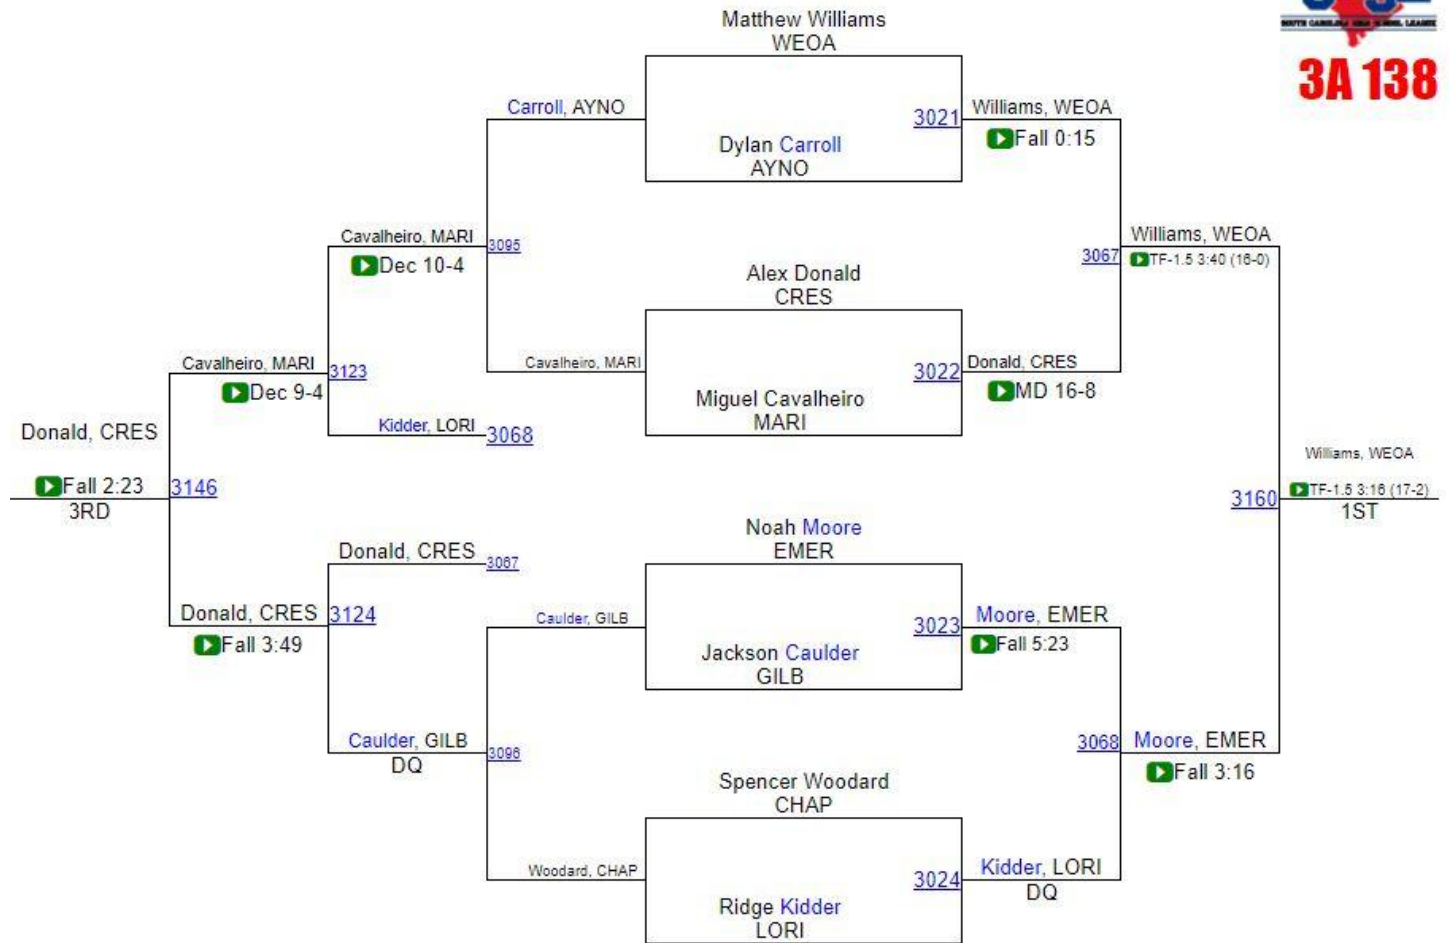

SCHSL State Championships

SCHSL State Championships

3A 120

SCHSL State Championships

3A 126

SCHSL State Championships

SCHSL State Championships

SCHSL State Championships

3A 145

SCHSL State Championships

SCHSL State Championships

3A 160

SCHSL State Championships

3A 182

SCHSL State Championships

SCHSL State Championships