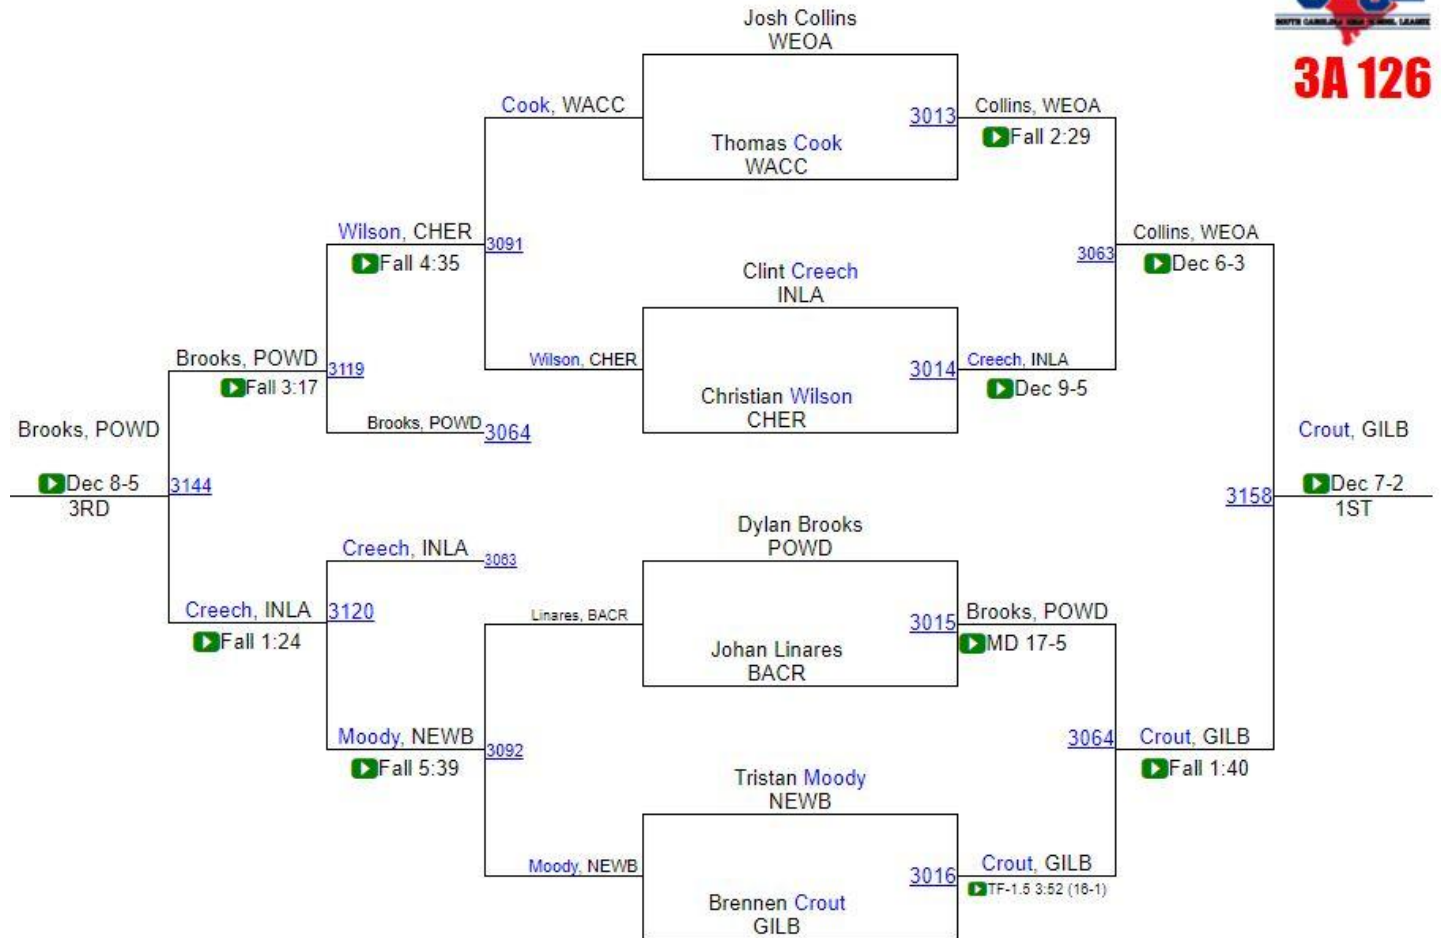

SCHSL State Championships

SCHSL State Championships

3A 120

SCHSL State Championships

3A 126

SCHSL State Championships

SCHSL State Championships

SCHSL State Championships

3A 145

SCHSL State Championships

SCHSL State Championships

3A 160

SCHSL State Championships

3A 182

SCHSL State Championships

SCHSL State Championships