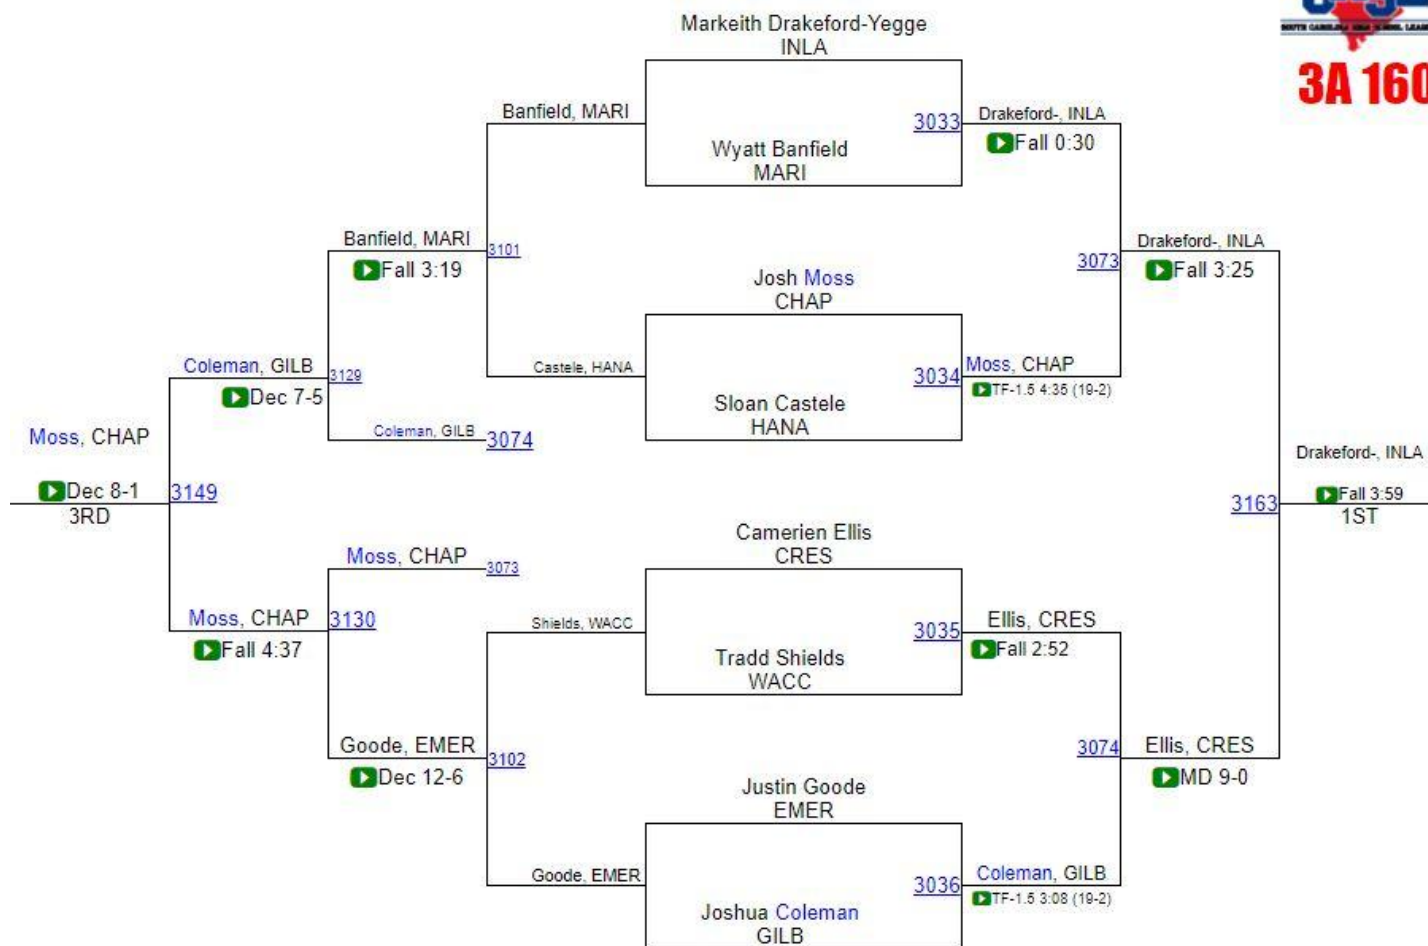

3A 145

SCHSL State Championships

SCHSL State Championships

3A 160

SCHSL State Championships

3A 182

SCHSL State Championships

SCHSL State Championships