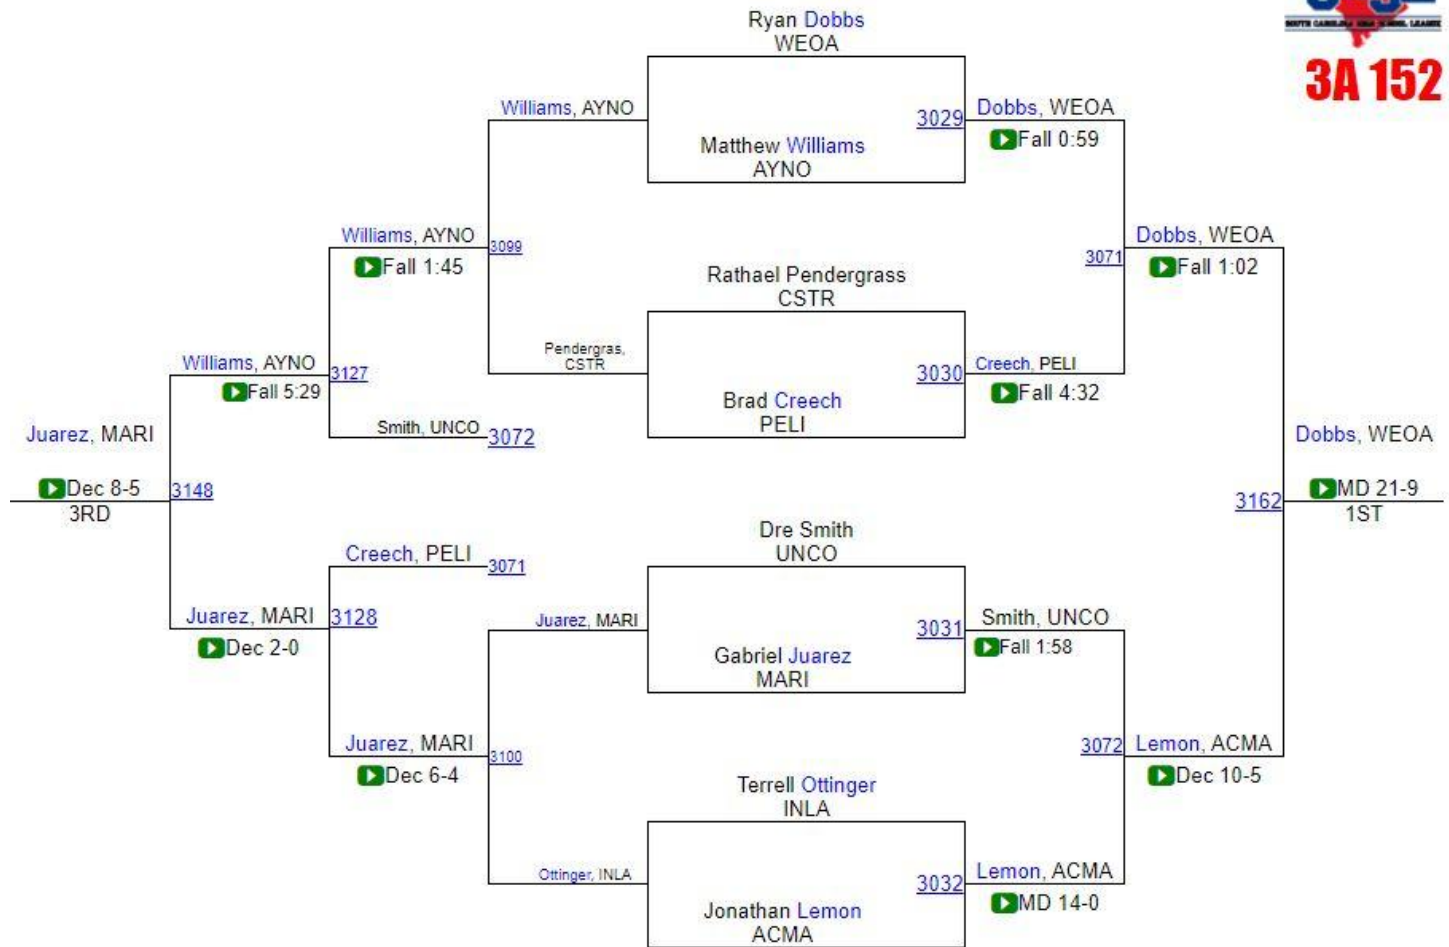

SCHSL State Championships

SCHSL State Championships

3A 120

SCHSL State Championships

3A 126

SCHSL State Championships

SCHSL State Championships

SCHSL State Championships

3A 145

SCHSL State Championships

SCHSL State Championships

3A 160

SCHSL State Championships

3A 182

SCHSL State Championships

SCHSL State Championships