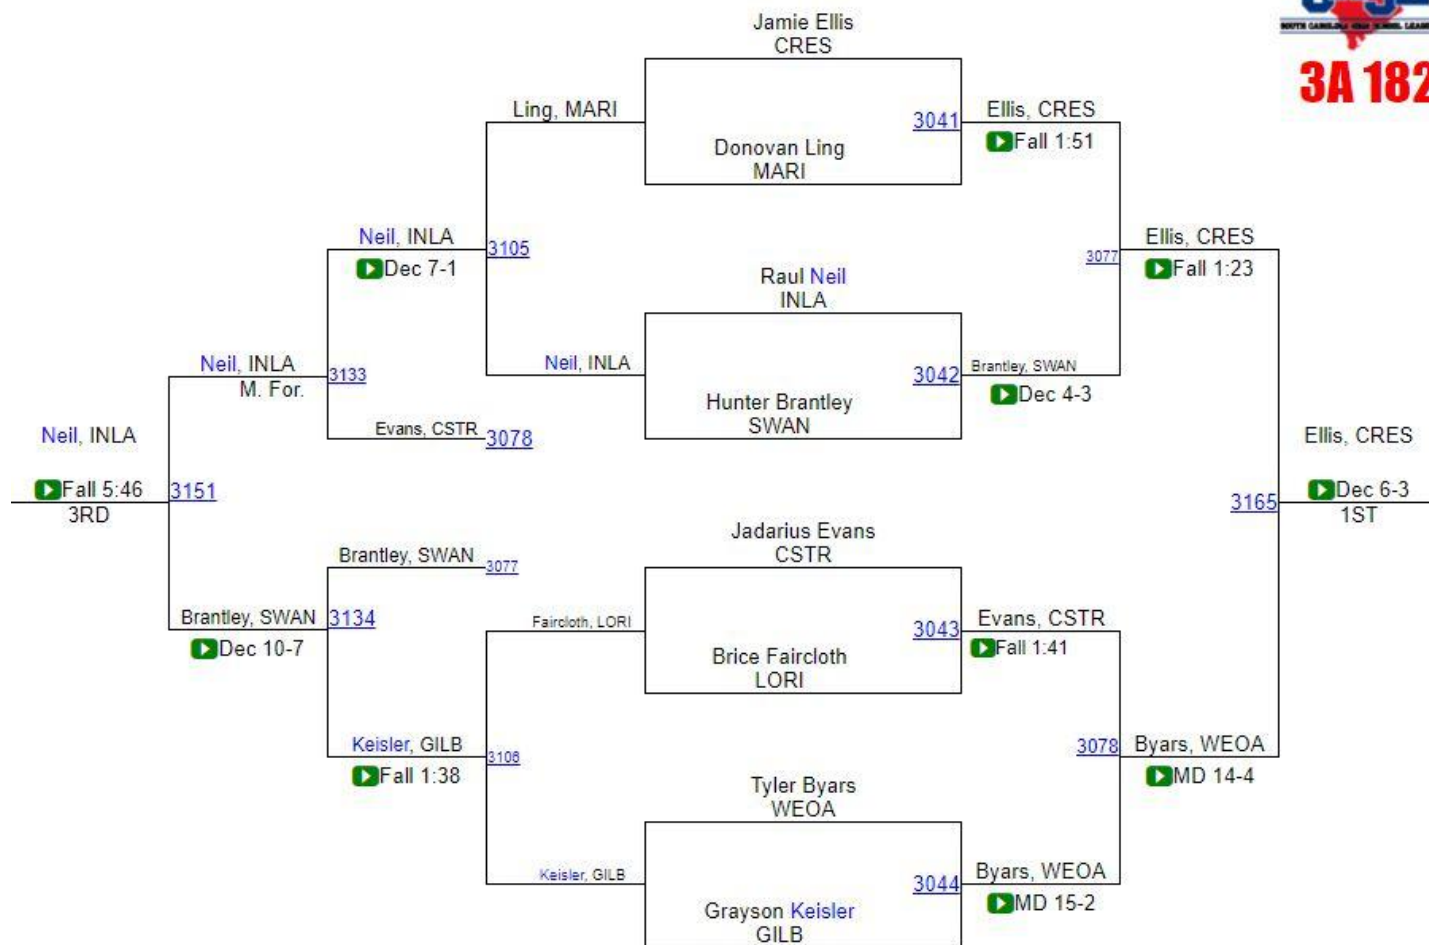

3A 145

SCHSL State Championships

SCHSL State Championships

3A 160

SCHSL State Championships

3A 182

SCHSL State Championships

SCHSL State Championships