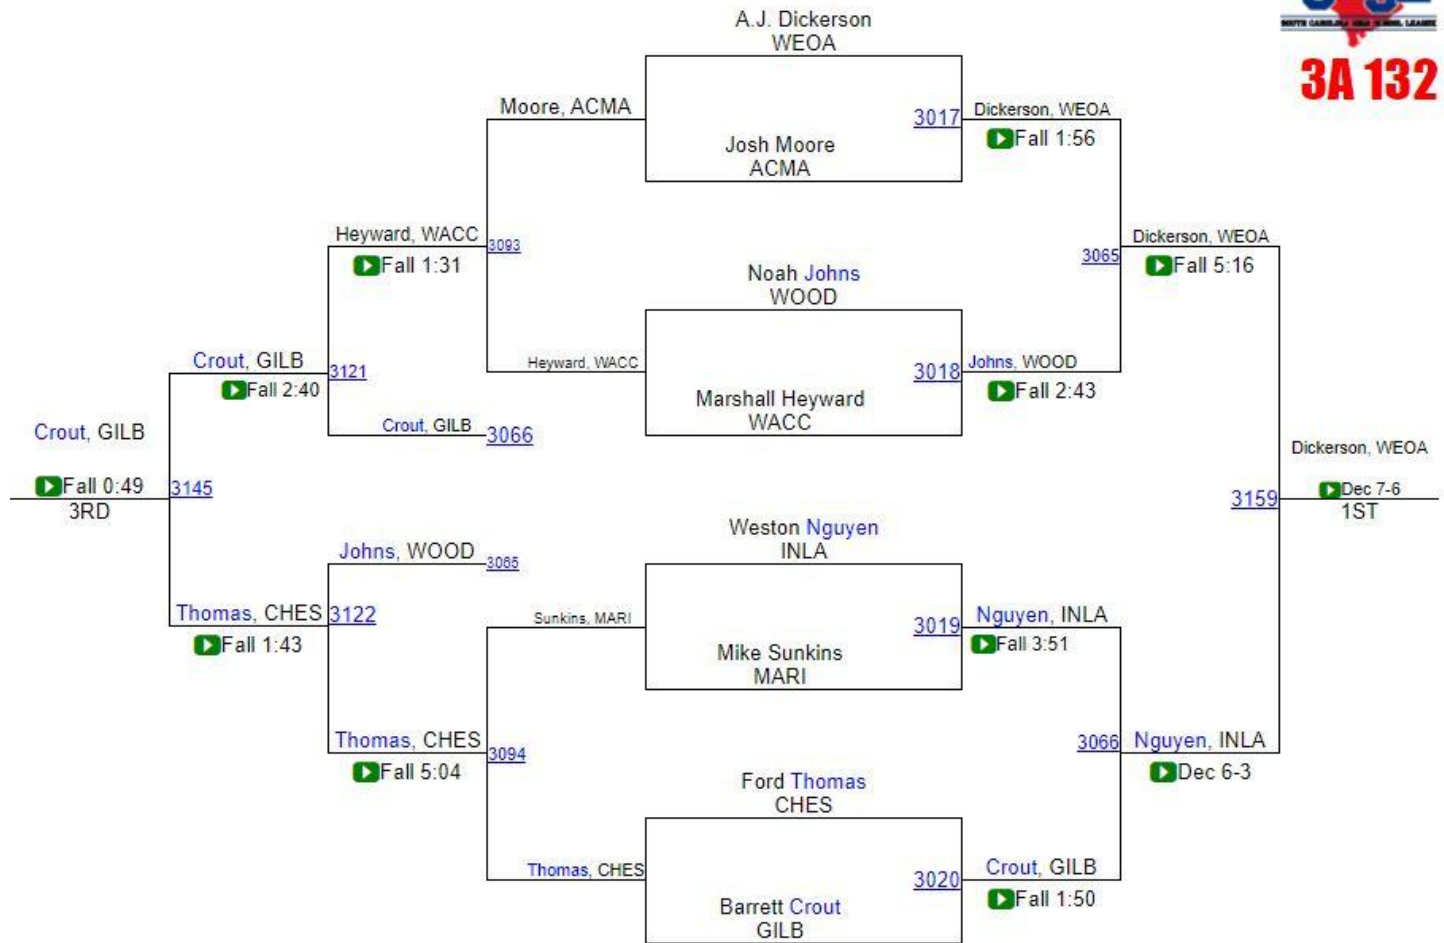

SCHSL State Championships

SCHSL State Championships

3A 120

SCHSL State Championships

3A 126

SCHSL State Championships

SCHSL State Championships

SCHSL State Championships

3A 145

SCHSL State Championships

SCHSL State Championships

3A 160

SCHSL State Championships

3A 182

SCHSL State Championships

SCHSL State Championships