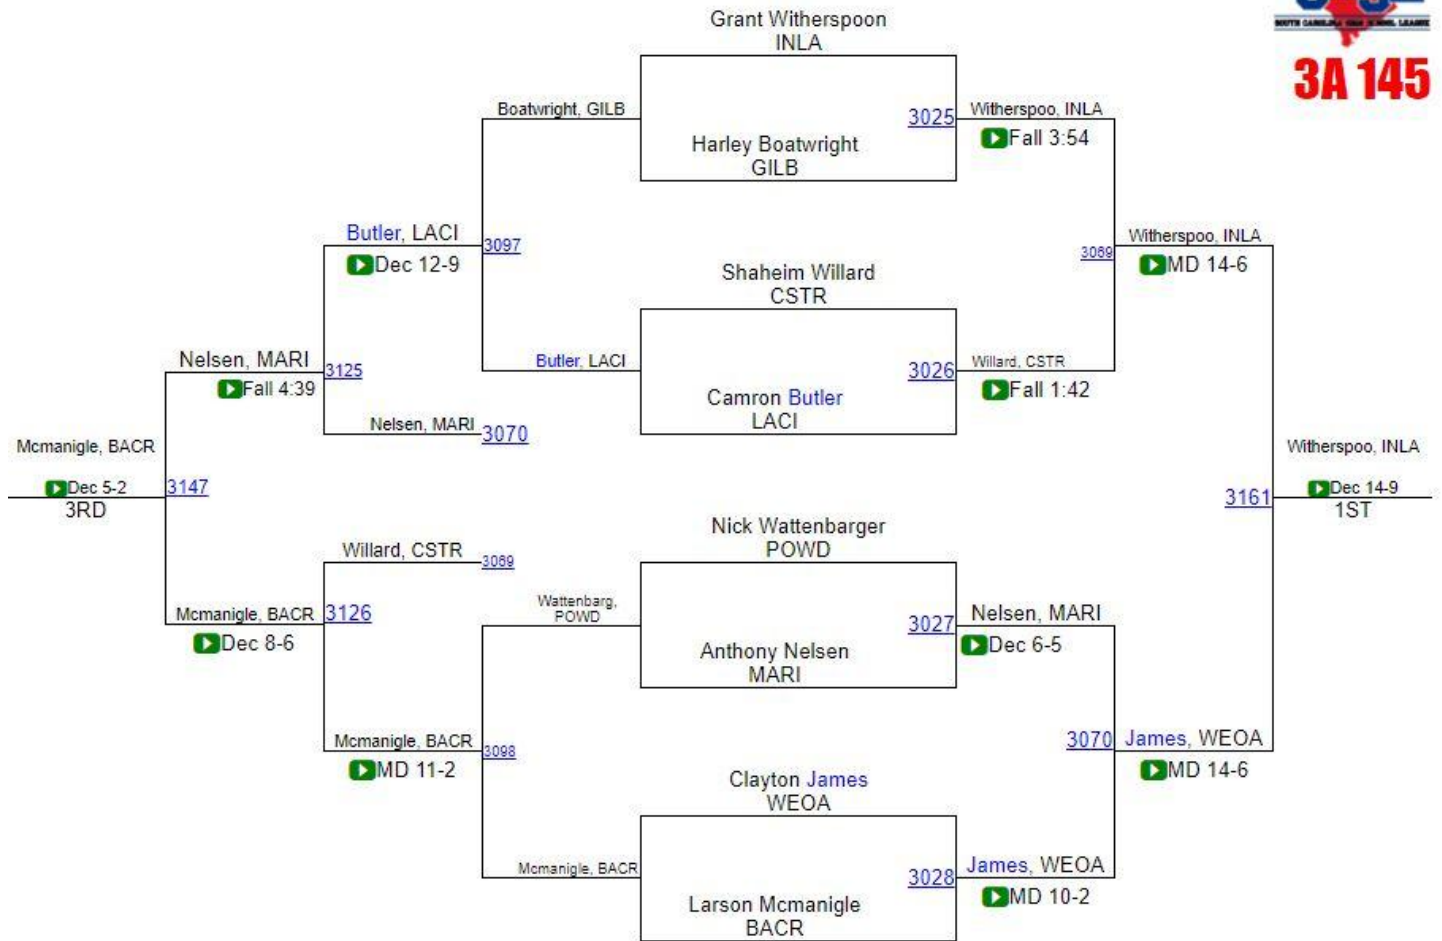

SCHSL State Championships

SCHSL State Championships

3A 120

SCHSL State Championships

3A 126

SCHSL State Championships

SCHSL State Championships

SCHSL State Championships

3A 145

SCHSL State Championships

SCHSL State Championships

3A 160

SCHSL State Championships

3A 182

SCHSL State Championships

SCHSL State Championships