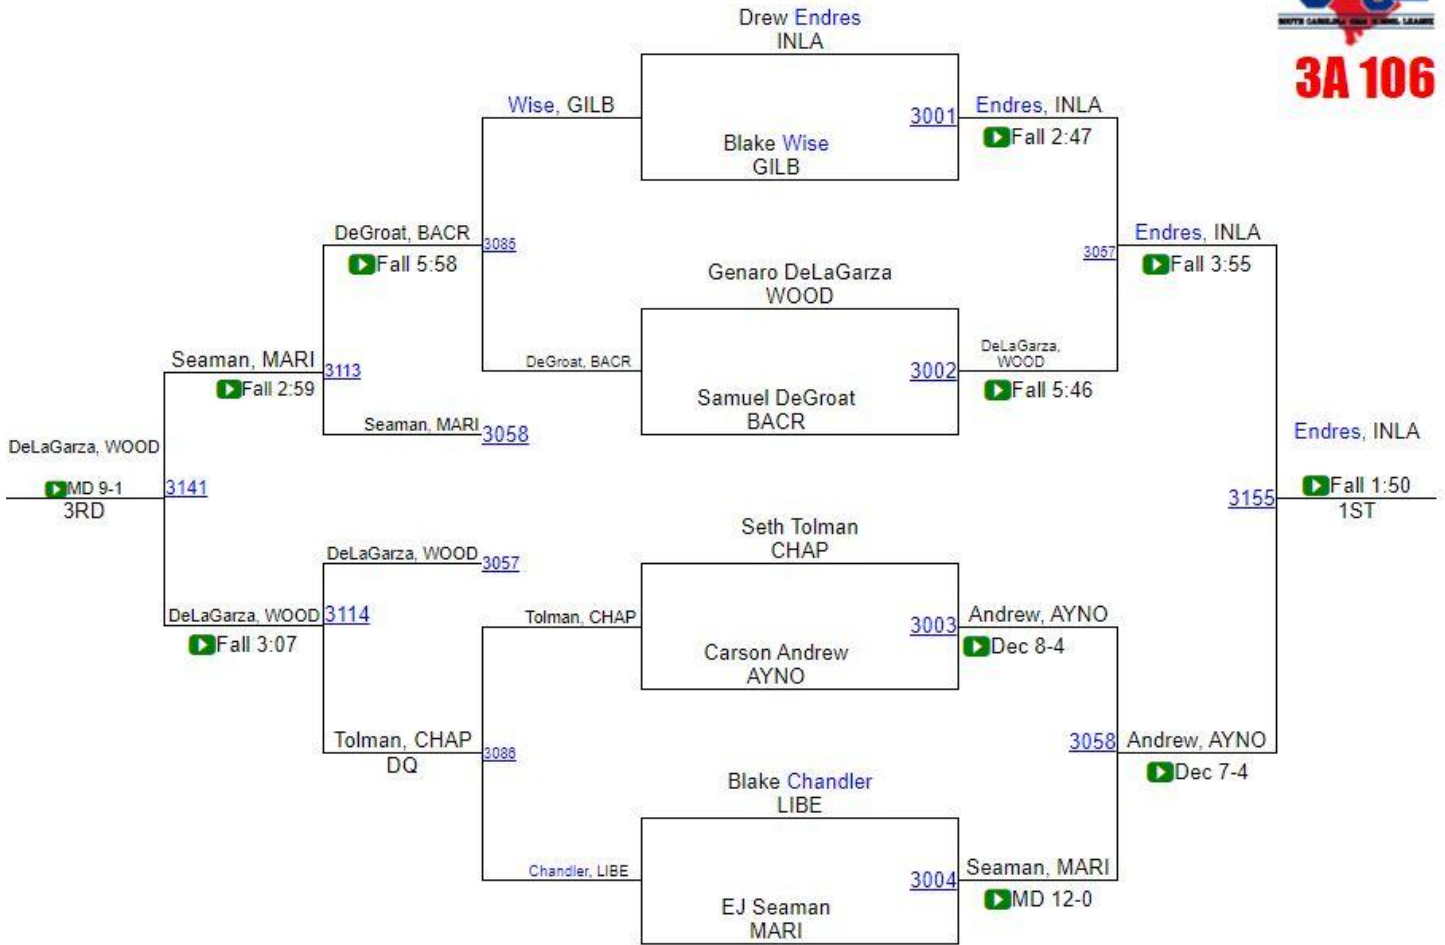

SCHSL State Championships

SCHSL State Championships

3A 120

SCHSL State Championships

3A 126

SCHSL State Championships

SCHSL State Championships

SCHSL State Championships

3A 145

SCHSL State Championships

SCHSL State Championships

3A 160

SCHSL State Championships

3A 182

SCHSL State Championships

SCHSL State Championships