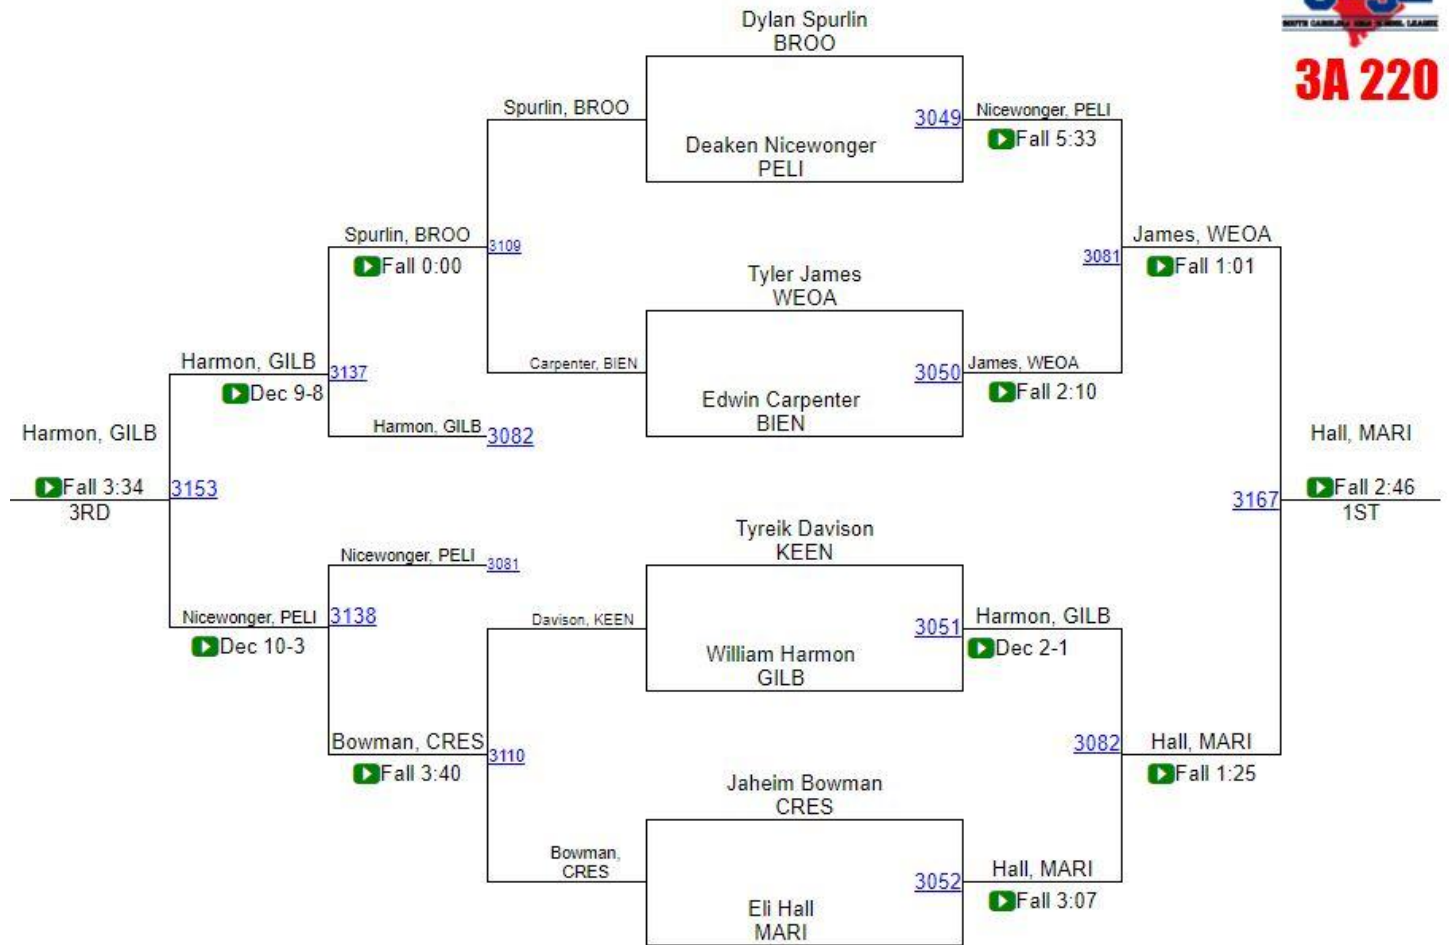

3A 145

SCHSL State Championships

SCHSL State Championships

3A 160

SCHSL State Championships

3A 182

SCHSL State Championships

SCHSL State Championships

SCHSL State Championships

3A 285